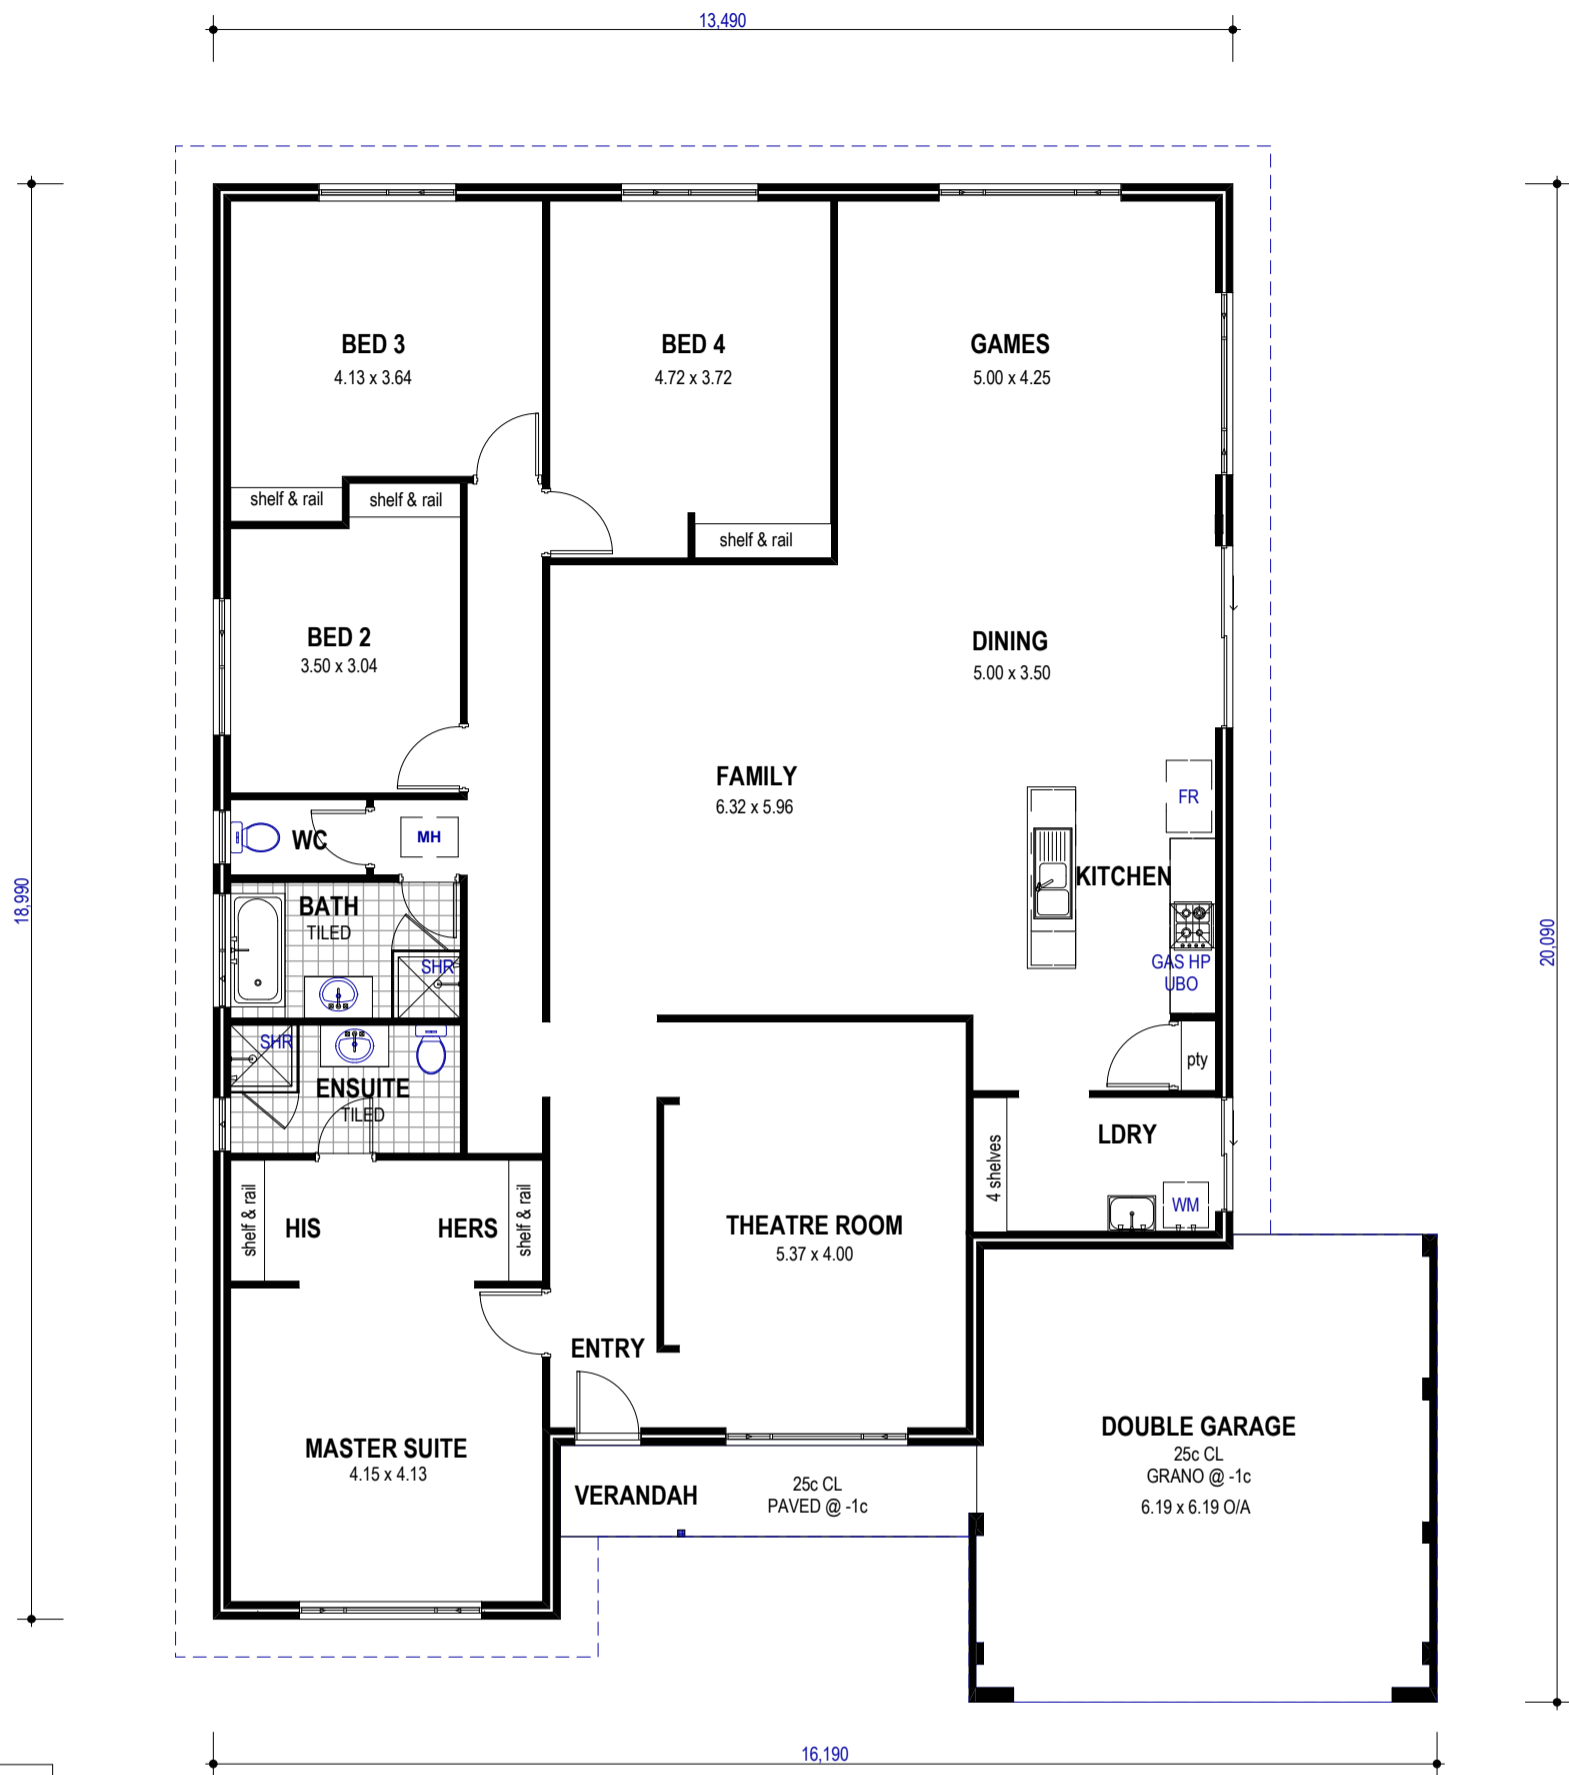

THE BASE

AREAS		
Name	Area	Peri...
GARAGE	37.157	24.760
HOUSE	227.127	64.960
VERANDAH	6.546	13.240
	270.830 m ²	

THE BASE